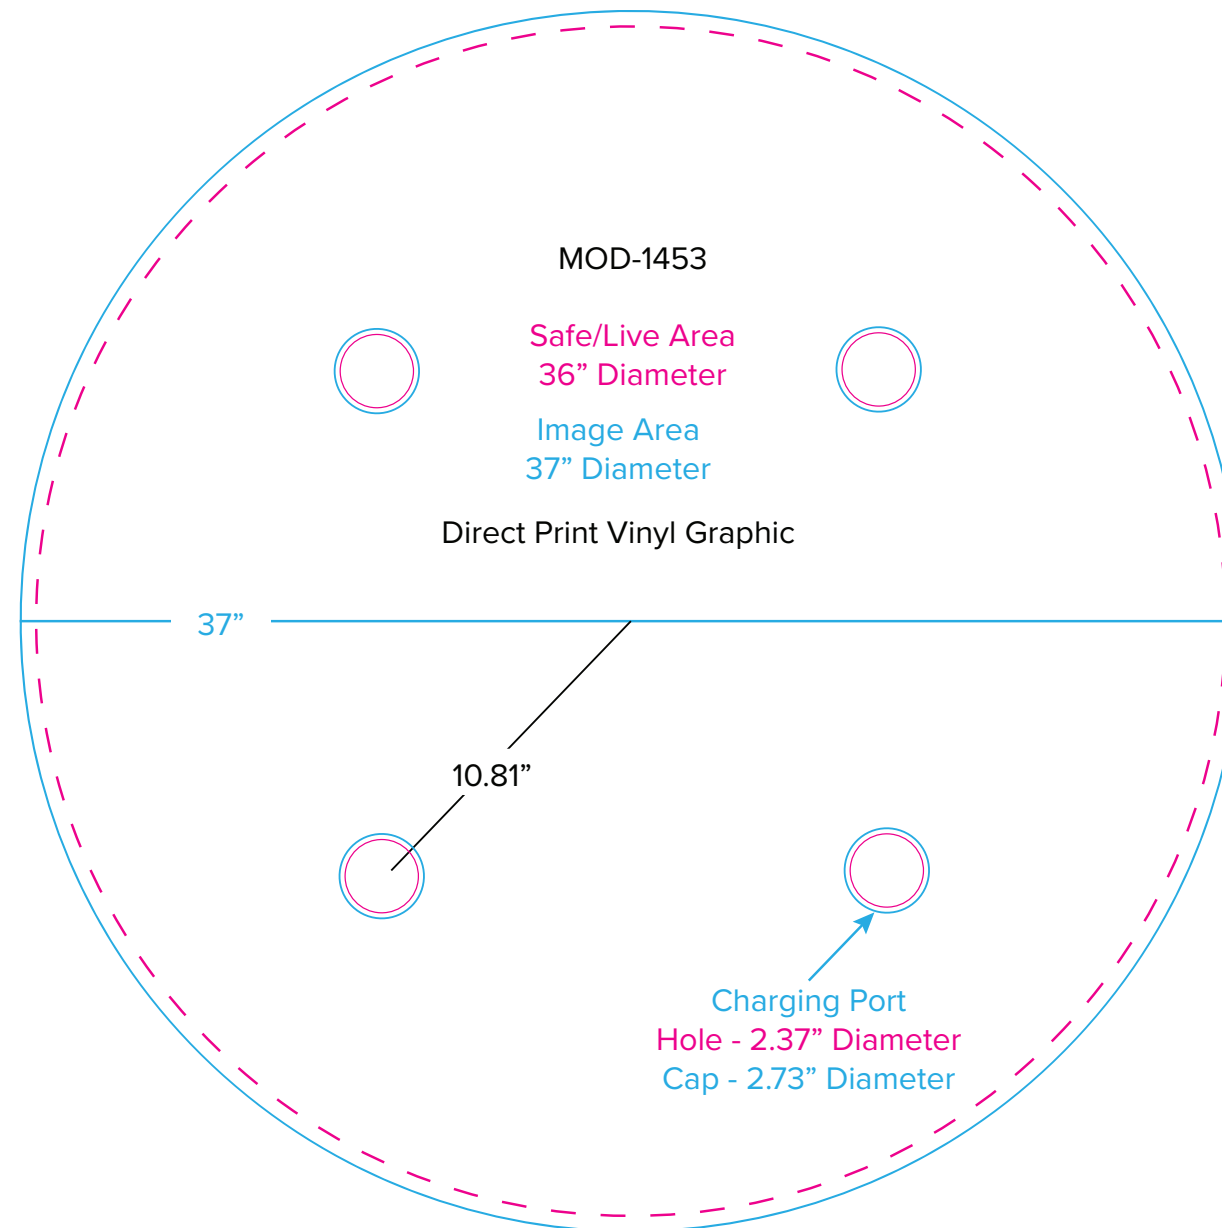

Graphic Template
10 x 20 Inline Exhibit
Backwall with Flat, Rectangular Panels, Convex Panel - SEG Graphics

NOTE: All Raster Art (jpg, tiff,psd, png, etc.) must be at least 100 dpi at print size.
Standard kits are often customized. Please check with Customer Service to ensure that this template matches your specific job.

Graphic Template Portable Counter – Vinyl Graphic

NOTE: All Raster Art (jpg, tiff,psd, png, etc.) must be at least 100 dpi at print size.
Standard kits are often customized. Please check with Customer Service to ensure that this template matches your specific job.