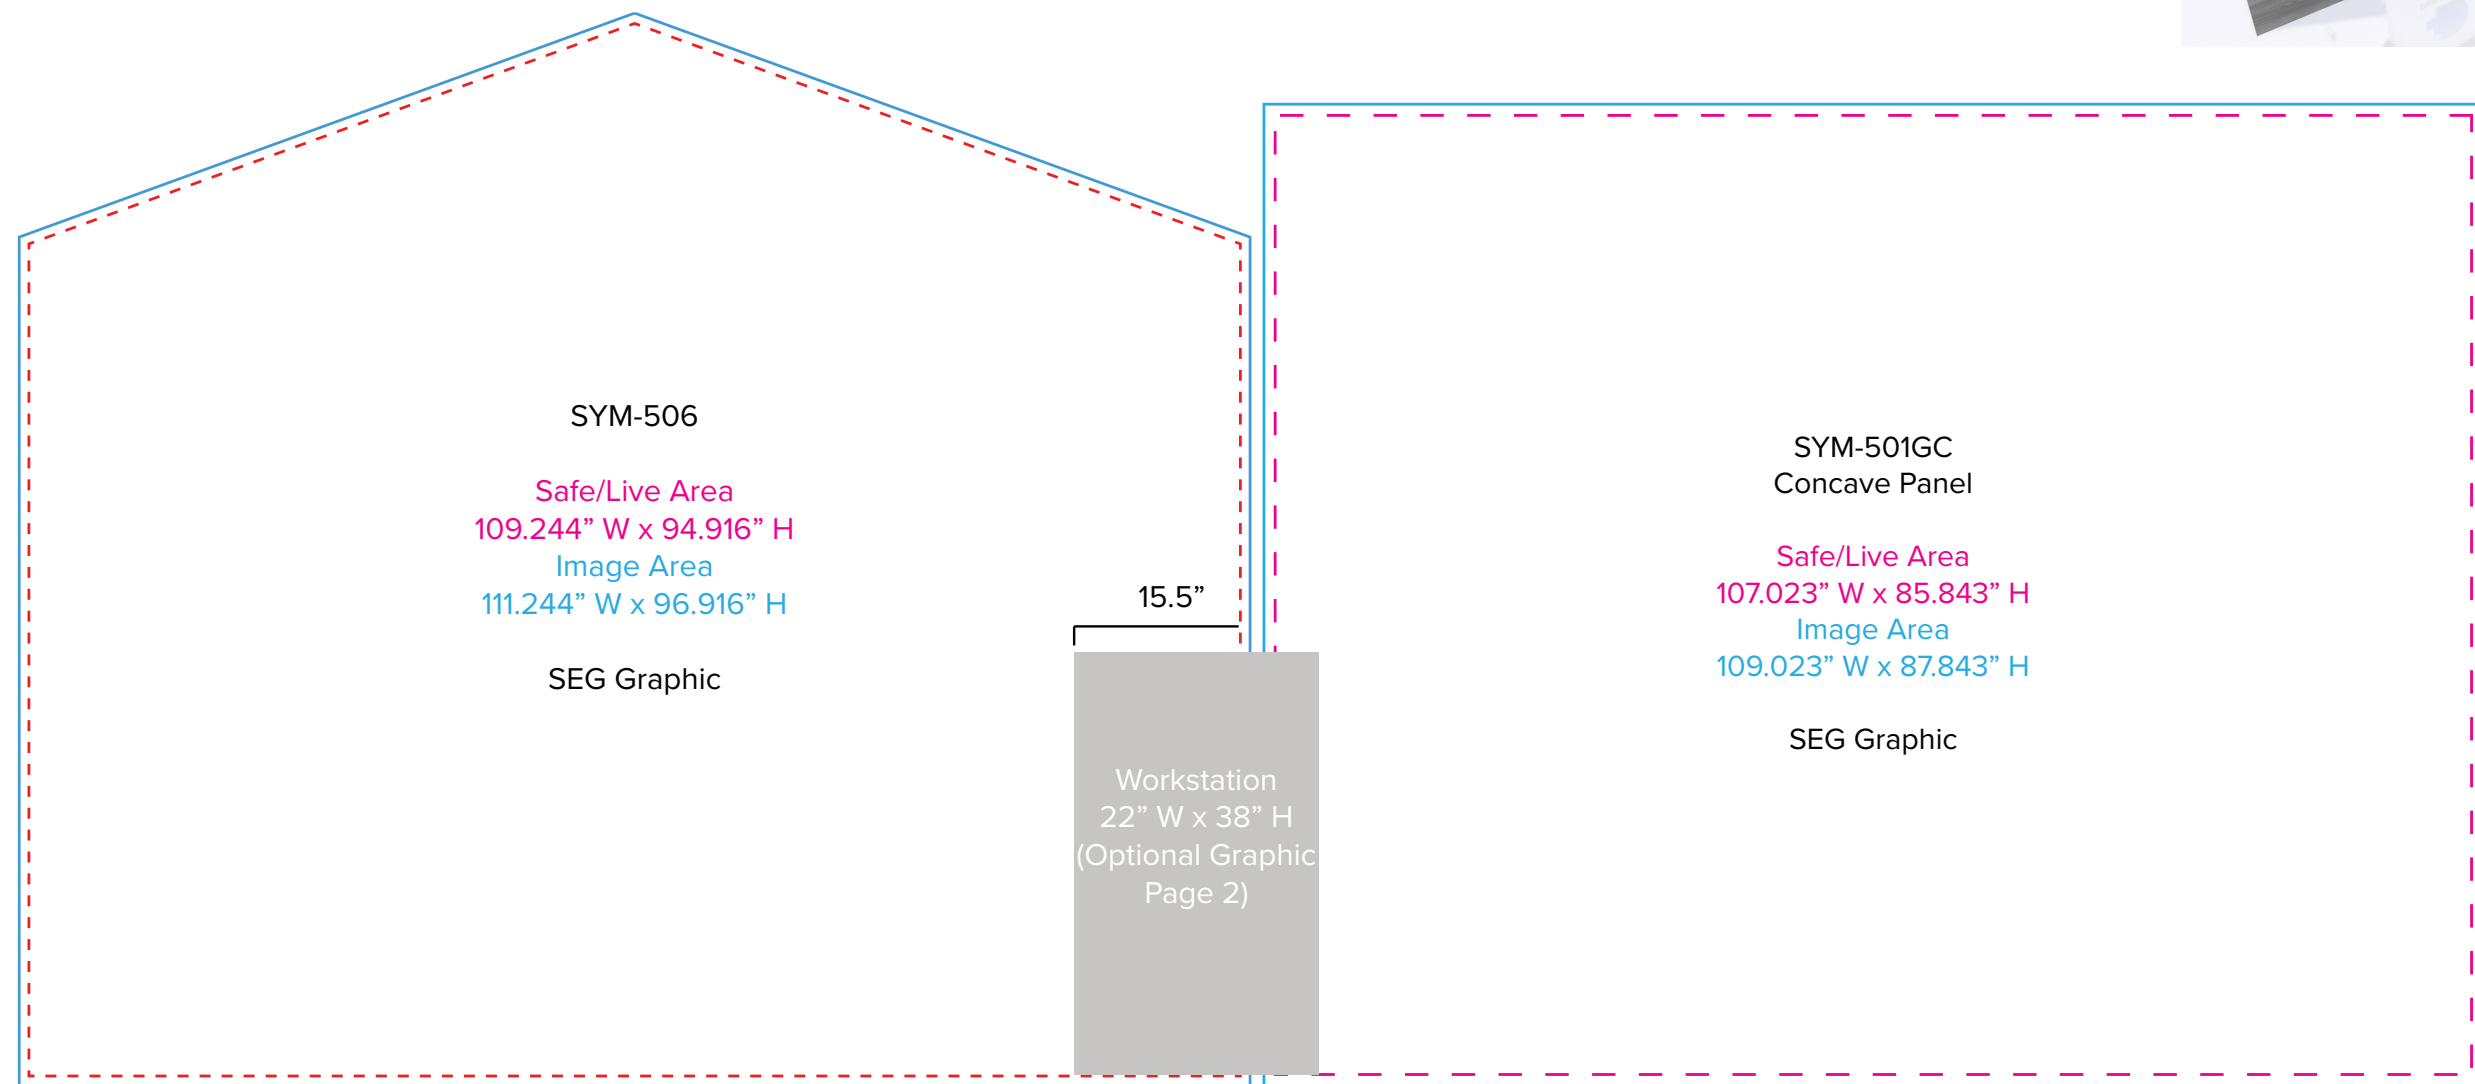

Graphic Template
10 x 20 Inline Exhibit
Backwall with Flat, Rectangular Panels, Convex Panel - SEG Graphics

NOTE: All Raster Art (jpg, tiff,psd, png, etc.) must be at least 100 dpi at print size.
Standard kits are often customized. Please check with Customer Service to ensure that this template matches your specific job.

Graphic Template Portable Counter – Vinyl Graphic

NOTE: All Raster Art (jpg, tiff,psd, png, etc.) must be at least 100 dpi at print size.
Standard kits are often customized. Please check with Customer Service to ensure that this template matches your specific job.